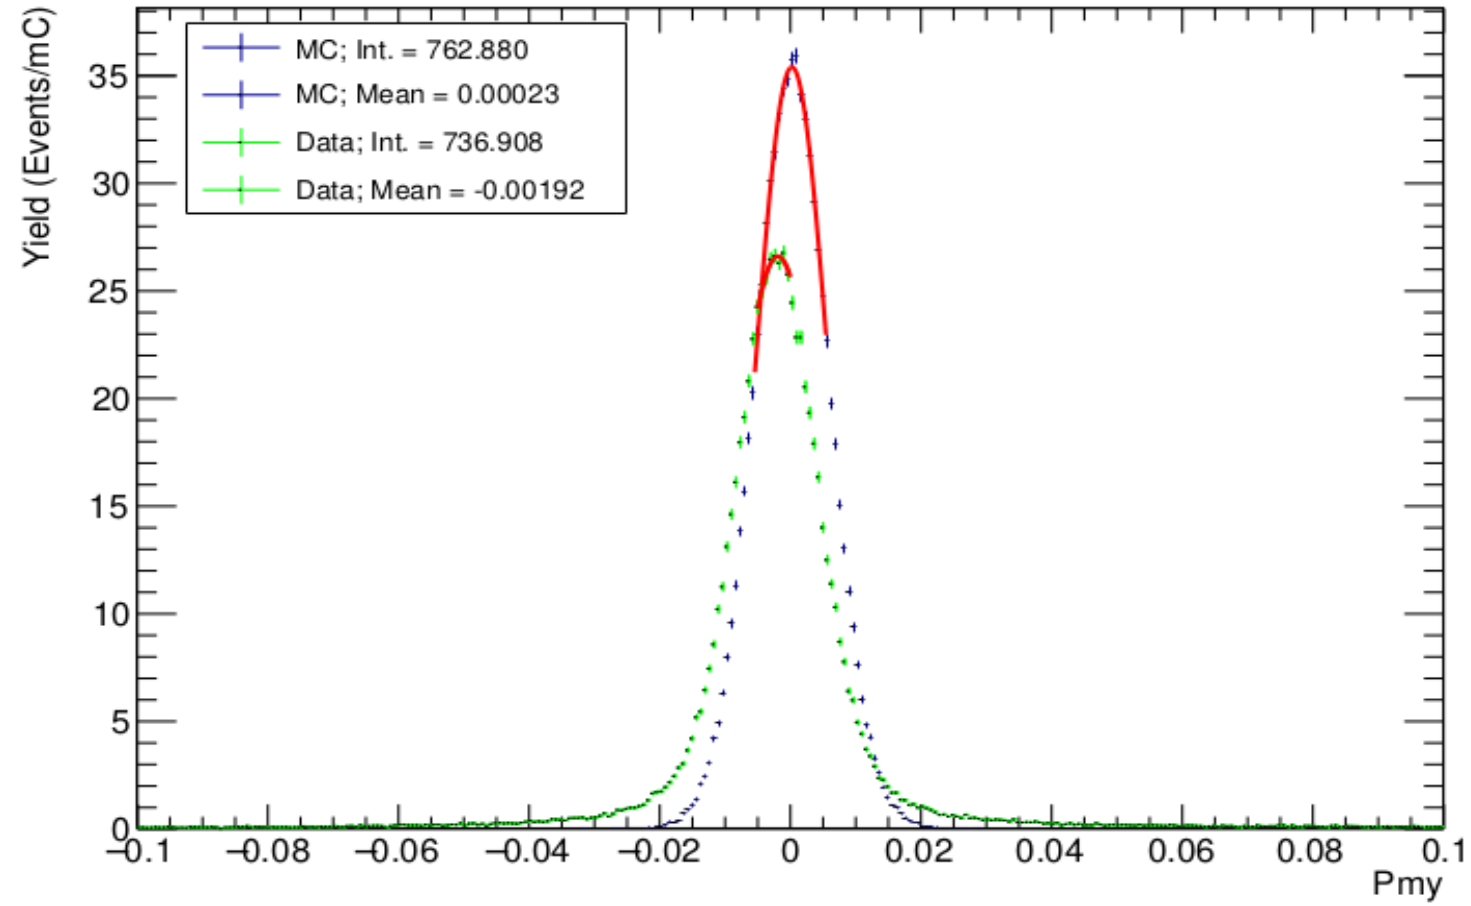

2.7 GeV

No oop offsets

Pmy (PmPar)

With offsets (0.99 mrad oop HMS)

Pmy (PmPar)

3.6 GeV

No oop offsets

With offsets (0.99 mrad oop HMS)

4.5 GeV

No oop offsets

Pmy (PmPar)

With offsets (0.99 mrad oop HMS)

Pmy (PmPar)