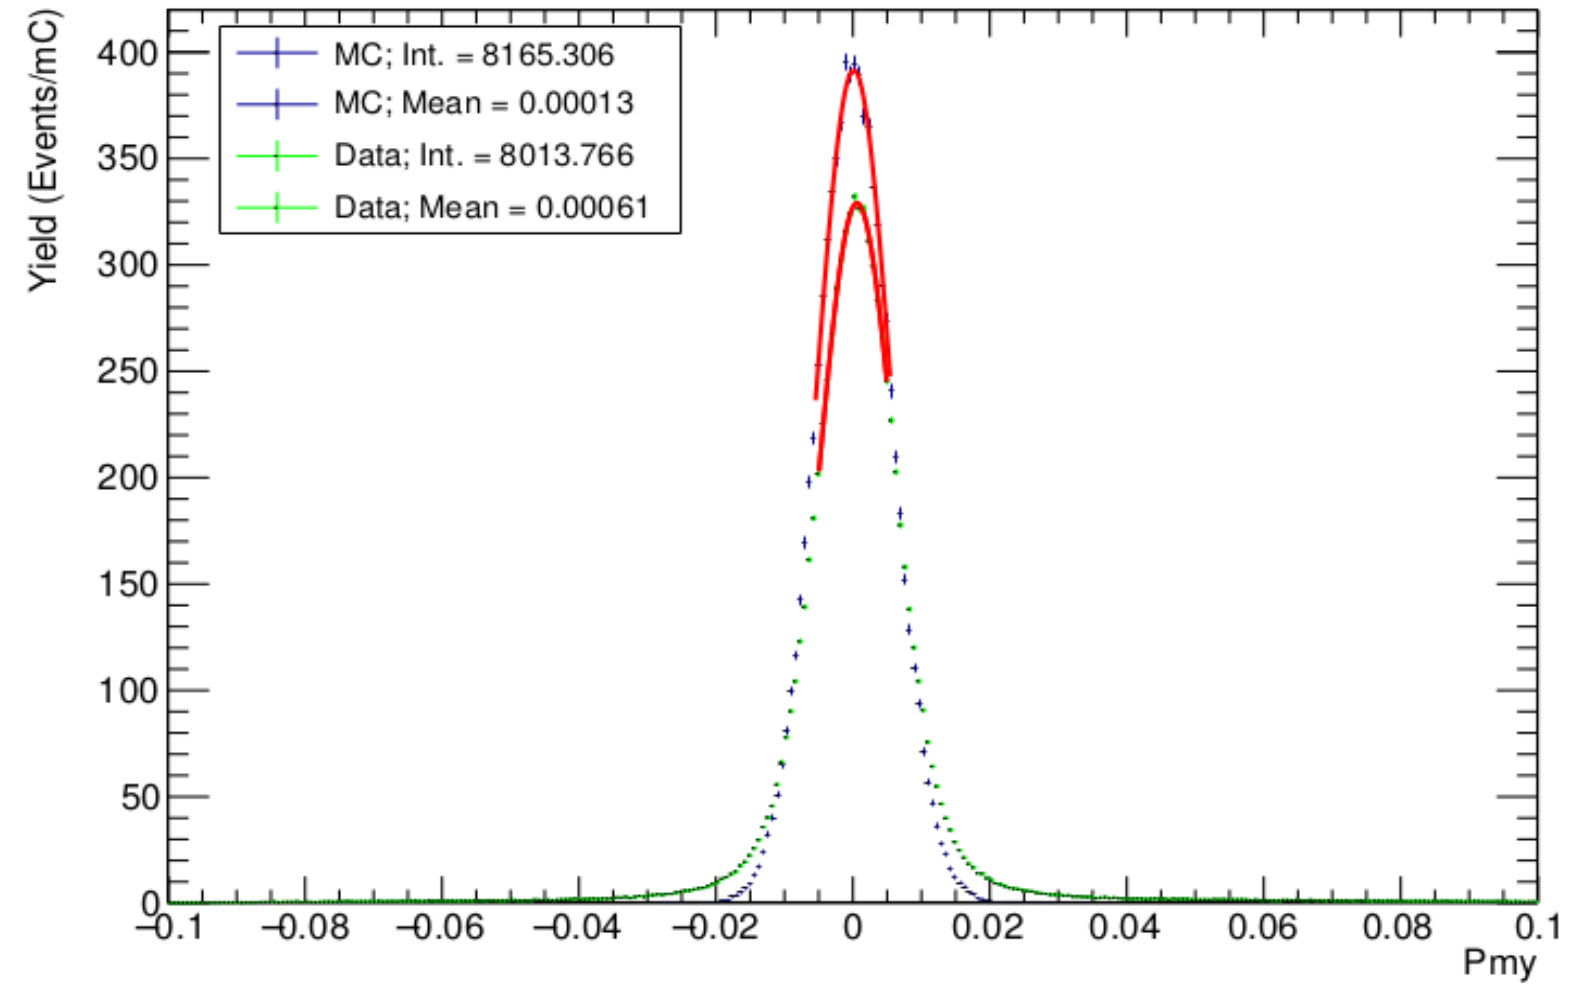

2.7 GeV

No oop offsets

Pmy (PmPar)

With offsets (0.99 mrad oop HMS)

Pmy (PmPar)

3.6 GeV

No oop offsets

With offsets (0.99 mrad oop HMS)

4.5 GeV

No oop offsets

Pmy (PmPar)

With offsets (0.99 mrad oop HMS)

Pmy (PmPar)