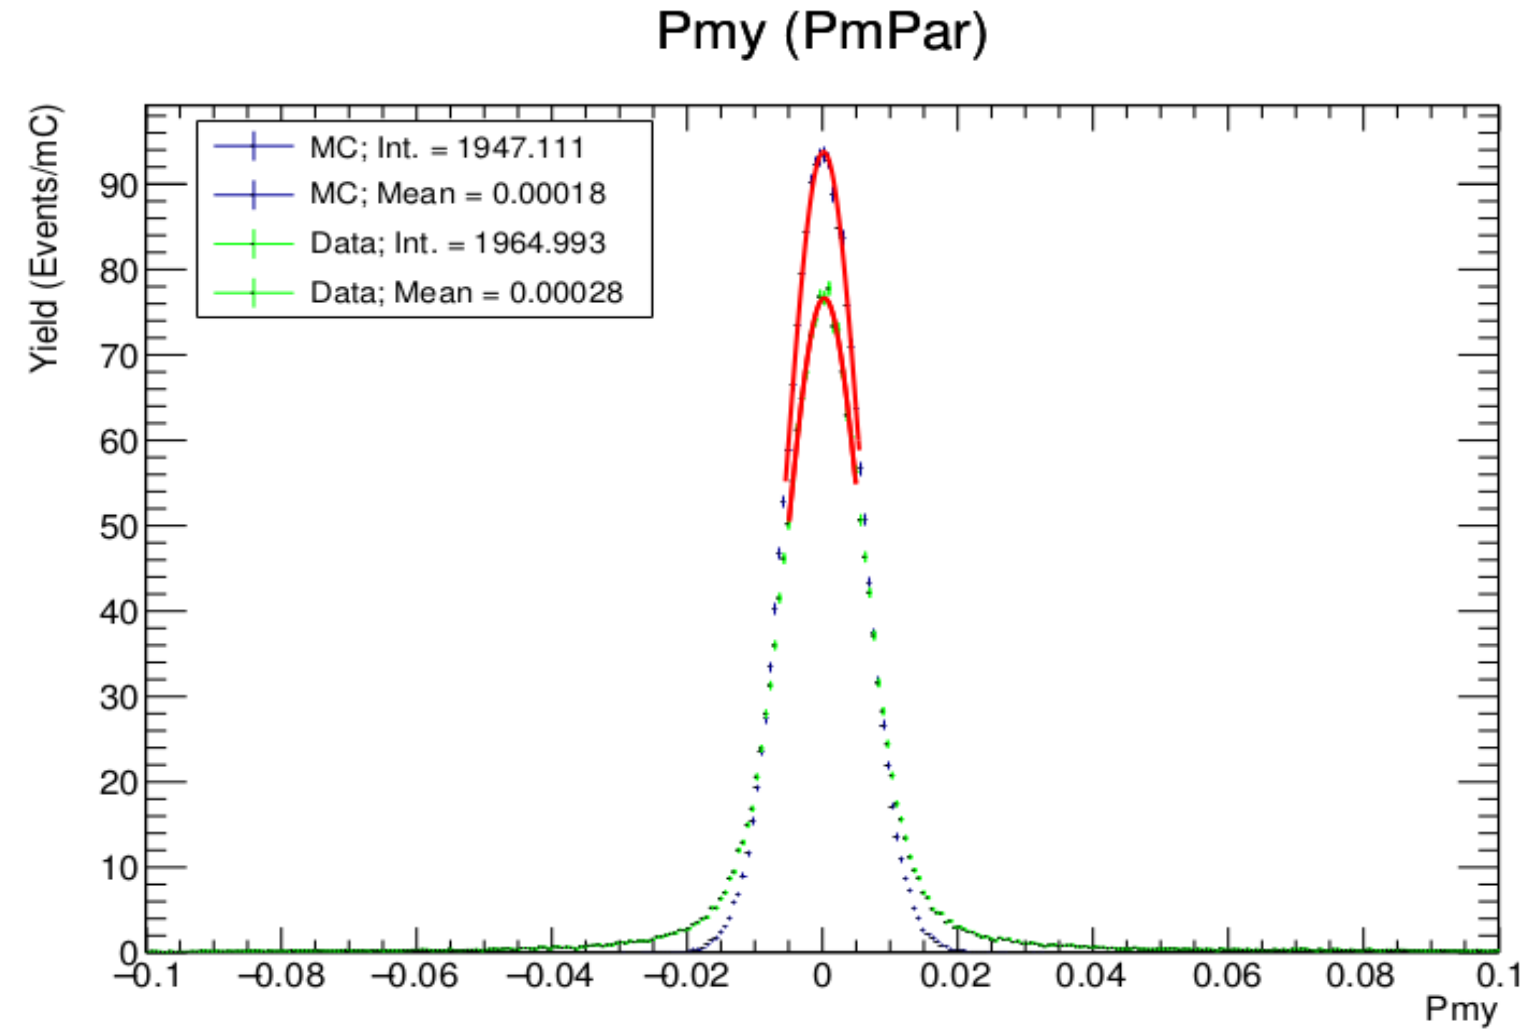

2.7 GeV

No oop offsets

Pmy (PmPar)

With offsets (0.99 mrad oop HMS)

Pmy (PmPar)

3.6 GeV

No oop offsets

With offsets (0.99 mrad oop HMS)

4.5 GeV

No oop offsets

Pmy (PmPar)

With offsets (0.99 mrad oop HMS)

Pmy (PmPar)