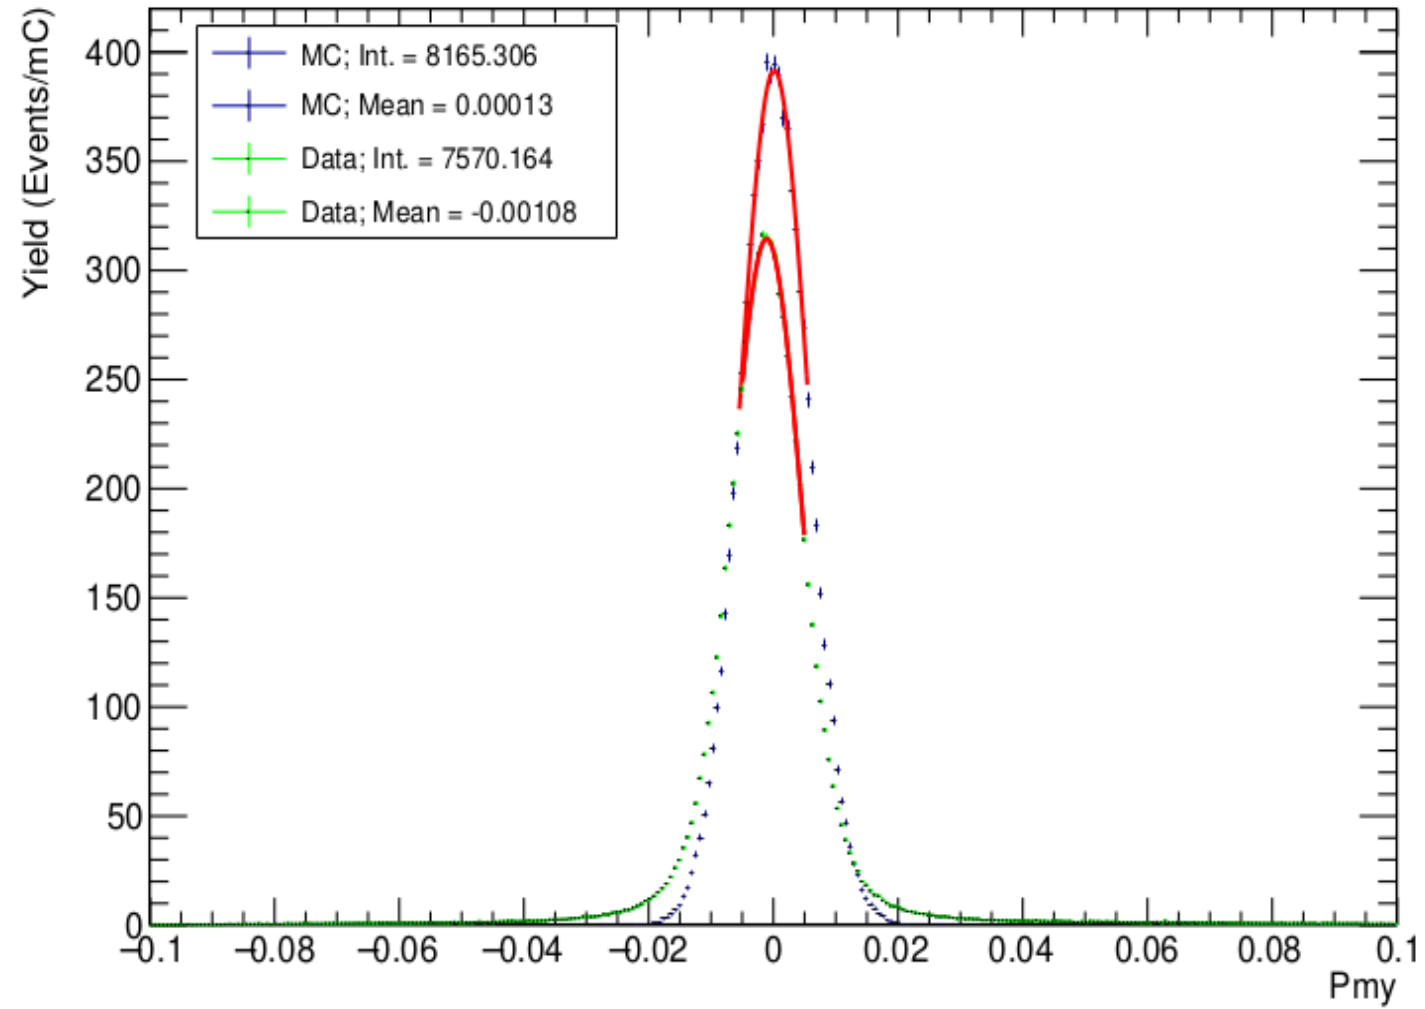

2.7 GeV

No oop offsets

Pmy (PmPar)

With offsets (0.99 mrad oop HMS)

Pmy (PmPar)

3.6 GeV

No oop offsets

With offsets (0.99 mrad oop HMS)

4.5 GeV

No oop offsets

Pmy (PmPar)

With offsets (0.99 mrad oop HMS)

Pmy (PmPar)