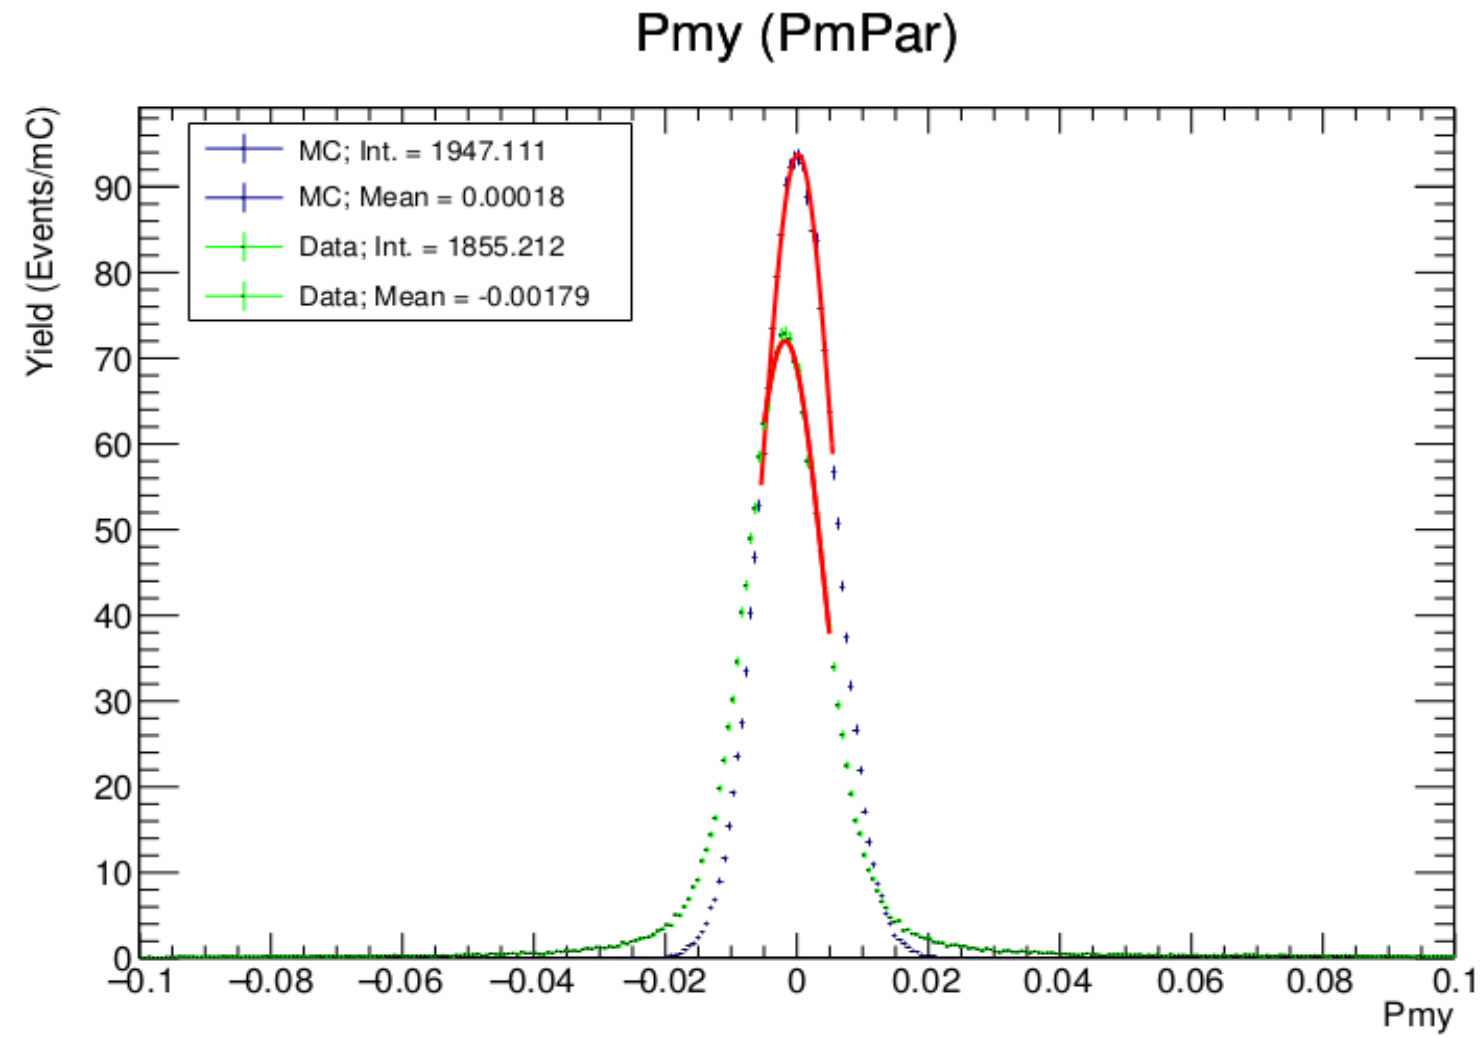

2.7 GeV

No oop offsets

Pmy (PmPar)

With offsets (0.99 mrad oop HMS)

Pmy (PmPar)

3.6 GeV

No oop offsets

With offsets (0.99 mrad oop HMS)

4.5 GeV

No oop offsets

Pmy (PmPar)

With offsets (0.99 mrad oop HMS)

Pmy (PmPar)