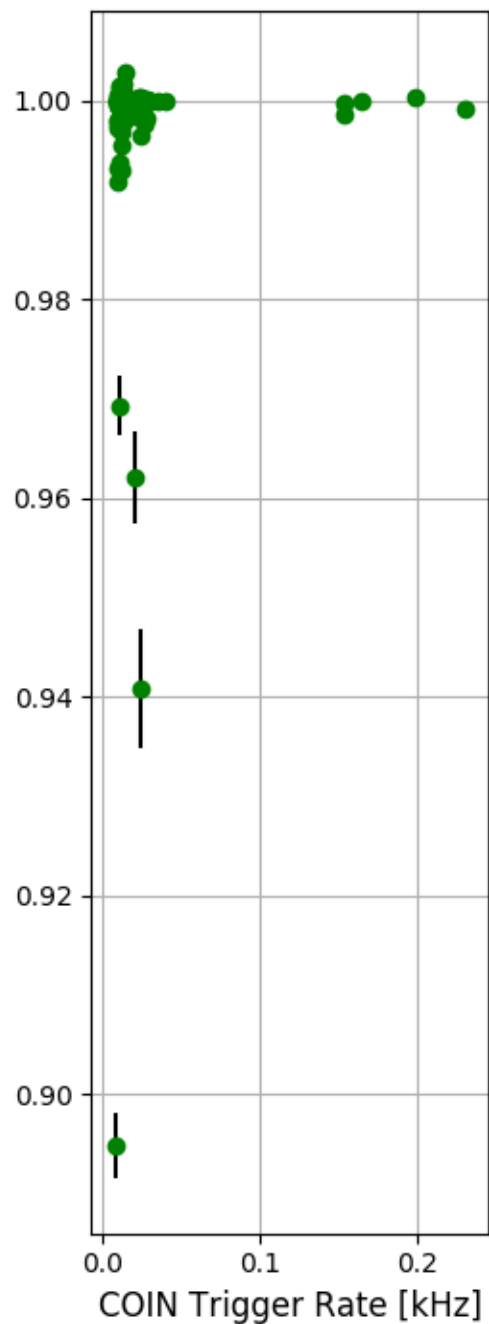

COIN 11829-16517

HMS 11829-16517

SHMS 11829-16517

COIN 11829-16517

HMS 11829-16517

HMS EL-REAL Trigger Rate [kHz]

HMS 11829-16517

HMS EL-REAL Trigger Rate [kHz]

HMS 11829-16517

HMS EL-REAL Trigger Rate [kHz]

HMS 11829-16517

HMS EL-REAL Trigger Rate [kHz]