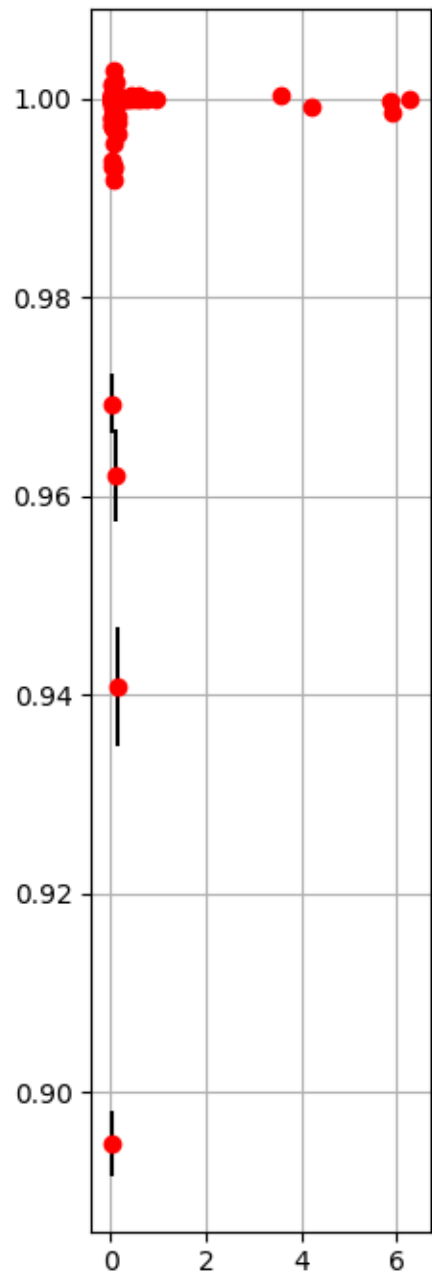

COIN 11829-16517

HMS 11829-16517

SHMS 11829-16517

COIN 11829-16517

HMS 11829-16517

HMS EL-REAL Trigger Rate [kHz]

HMS 11829-16517

HMS EL-REAL Trigger Rate [kHz]

HMS 11829-16517

HMS EL-REAL Trigger Rate [kHz]

HMS 11829-16517

HMS EL-REAL Trigger Rate [kHz]