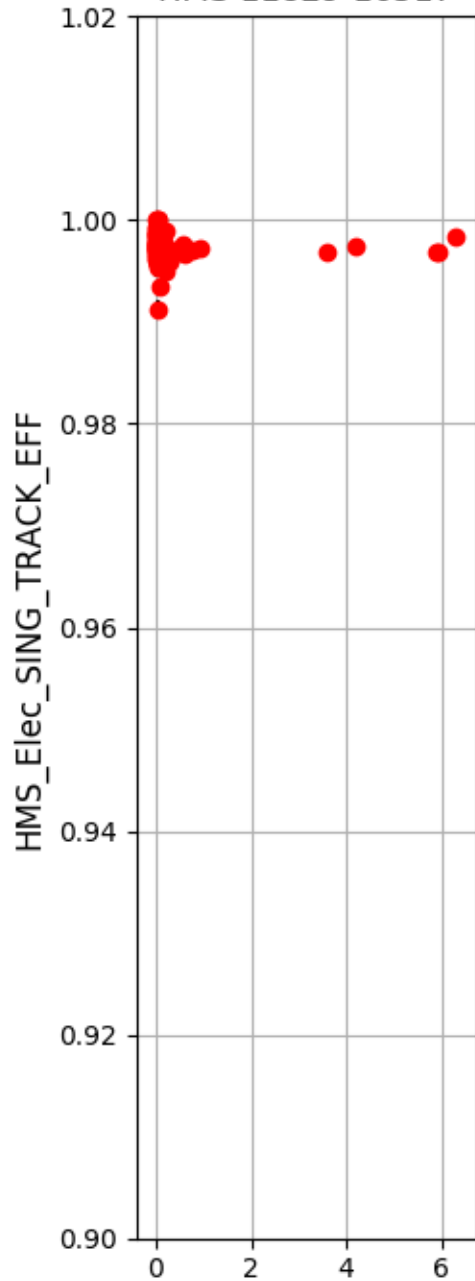

COIN 11829-16517

HMS 11829-16517

SHMS 11829-16517

COIN 11829-16517

HMS 11829-16517

HMS EL-REAL Trigger Rate [kHz]

HMS 11829-16517

HMS EL-REAL Trigger Rate [kHz]

HMS 11829-16517

HMS EL-REAL Trigger Rate [kHz]

HMS 11829-16517

HMS EL-REAL Trigger Rate [kHz]