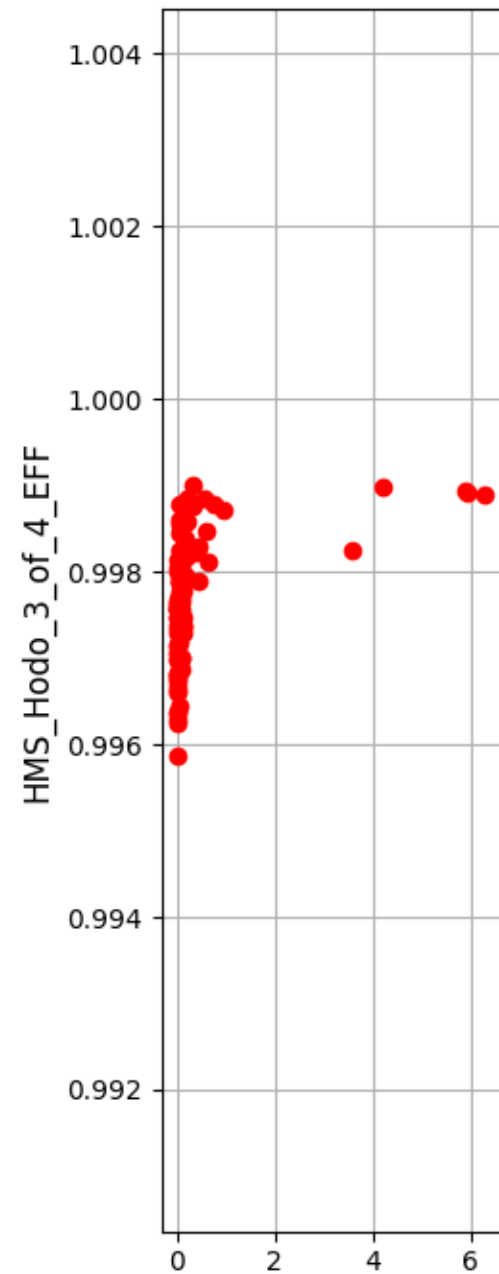

COIN 11829-16517

HMS 11829-16517

SHMS 11829-16517

COIN 11829-16517

HMS 11829-16517

HMS EL-REAL Trigger Rate [kHz]

HMS 11829-16517

HMS EL-REAL Trigger Rate [kHz]

HMS 11829-16517

HMS EL-REAL Trigger Rate [kHz]

HMS 11829-16517

HMS EL-REAL Trigger Rate [kHz]