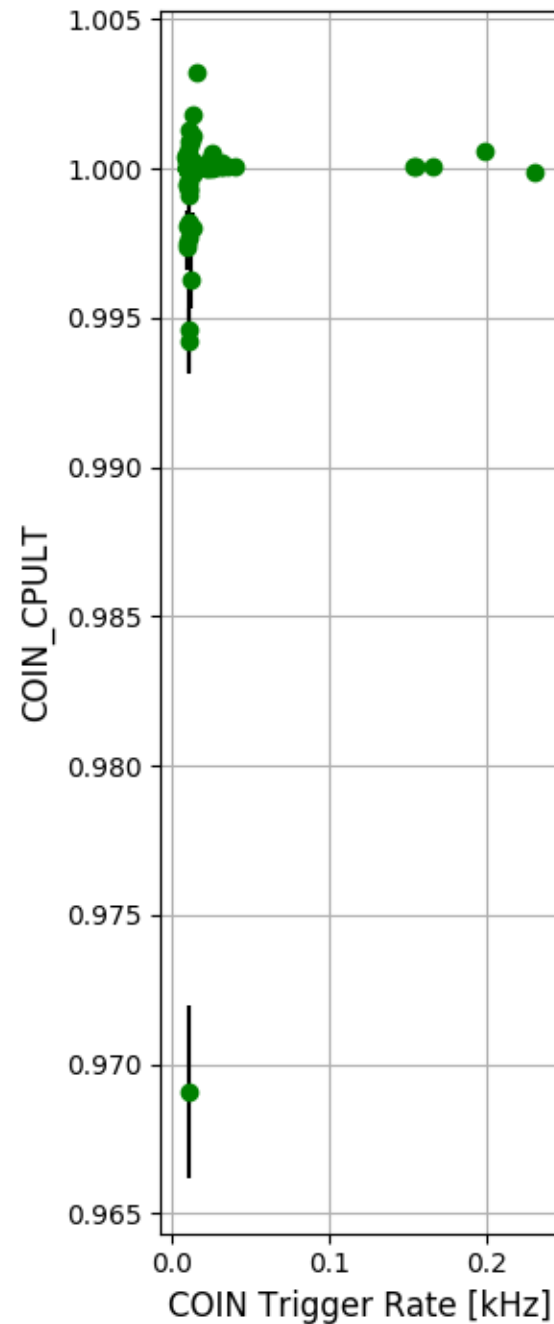

COIN 11829-16517

HMS 11829-16517

SHMS 11829-16517

COIN 11829-16517

HMS 11829-16517

HMS EL-REAL Trigger Rate [kHz]

HMS 11829-16517

HMS EL-REAL Trigger Rate [kHz]

HMS 11829-16517

HMS EL-REAL Trigger Rate [kHz]

HMS 11829-16517

HMS EL-REAL Trigger Rate [kHz]