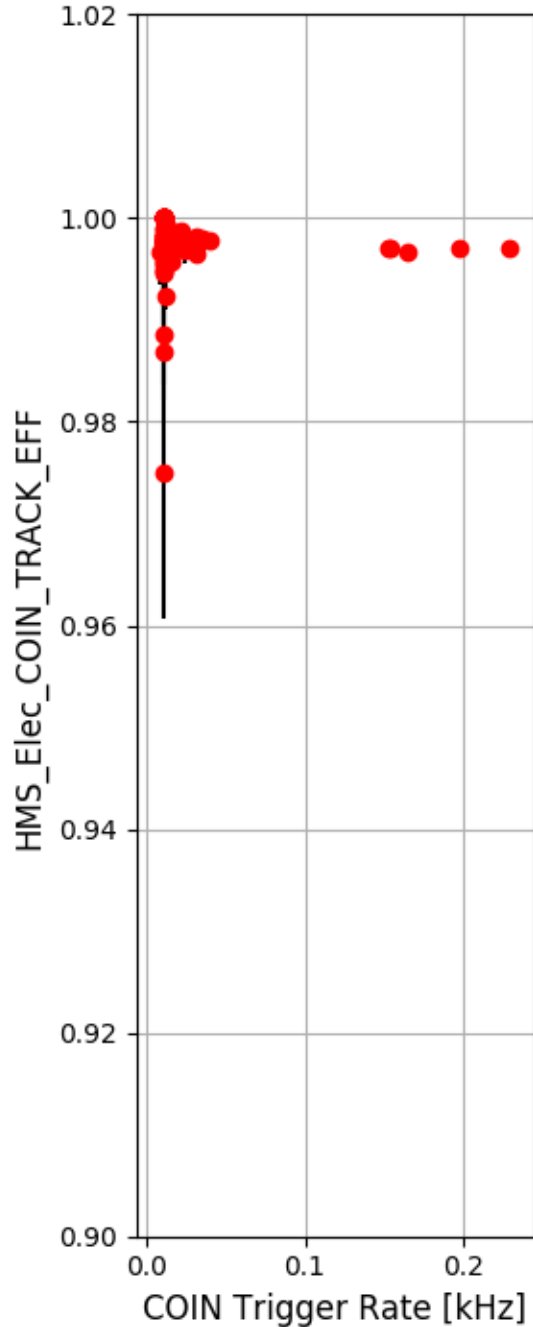

COIN 11829-16517

HMS 11829-16517

SHMS 11829-16517

COIN 11829-16517

HMS 11829-16517

HMS EL-REAL Trigger Rate [kHz]

HMS 11829-16517

HMS EL-REAL Trigger Rate [kHz]

HMS 11829-16517

HMS EL-REAL Trigger Rate [kHz]

HMS 11829-16517

HMS EL-REAL Trigger Rate [kHz]