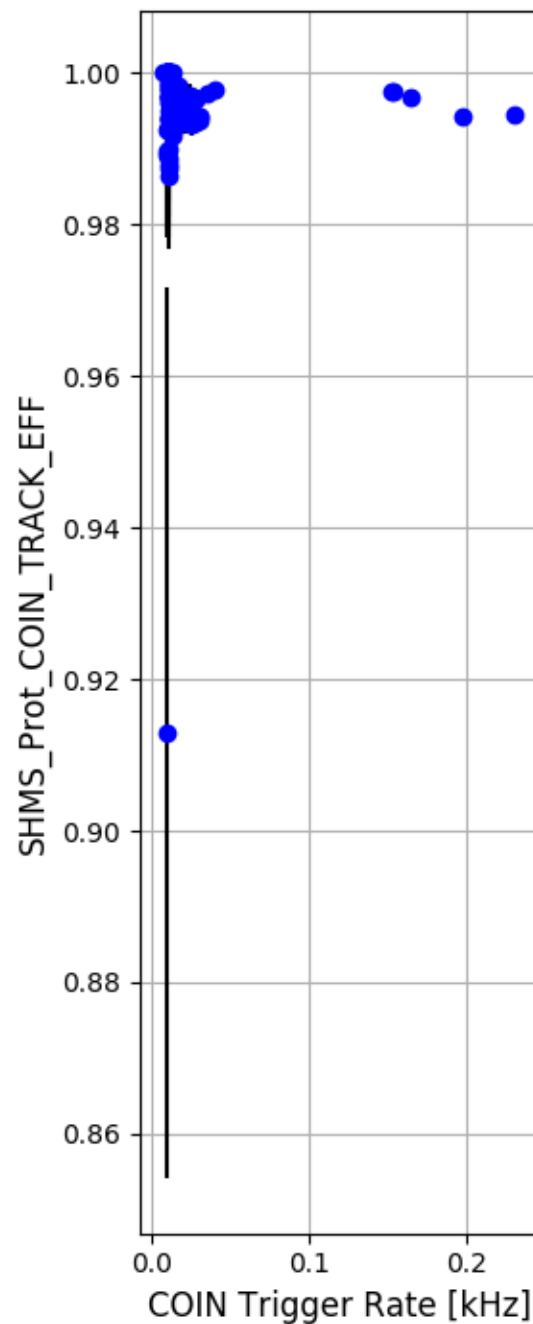

COIN 11829-16517

HMS 11829-16517

SHMS 11829-16517

COIN 11829-16517

HMS 11829-16517

HMS EL-REAL Trigger Rate [kHz]

HMS 11829-16517

HMS EL-REAL Trigger Rate [kHz]

HMS 11829-16517

HMS EL-REAL Trigger Rate [kHz]

HMS 11829-16517

HMS EL-REAL Trigger Rate [kHz]