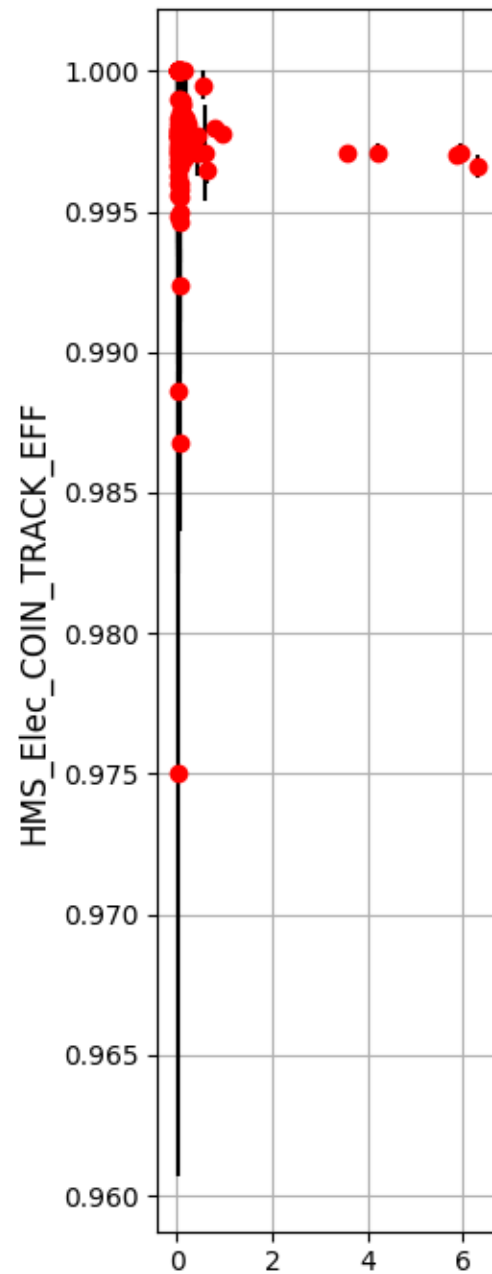

COIN 11829-16517

HMS 11829-16517

SHMS 11829-16517

COIN 11829-16517

HMS 11829-16517

HMS EL-REAL Trigger Rate [kHz]

HMS 11829-16517

HMS EL-REAL Trigger Rate [kHz]

HMS 11829-16517

HMS EL-REAL Trigger Rate [kHz]

HMS 11829-16517

HMS EL-REAL Trigger Rate [kHz]