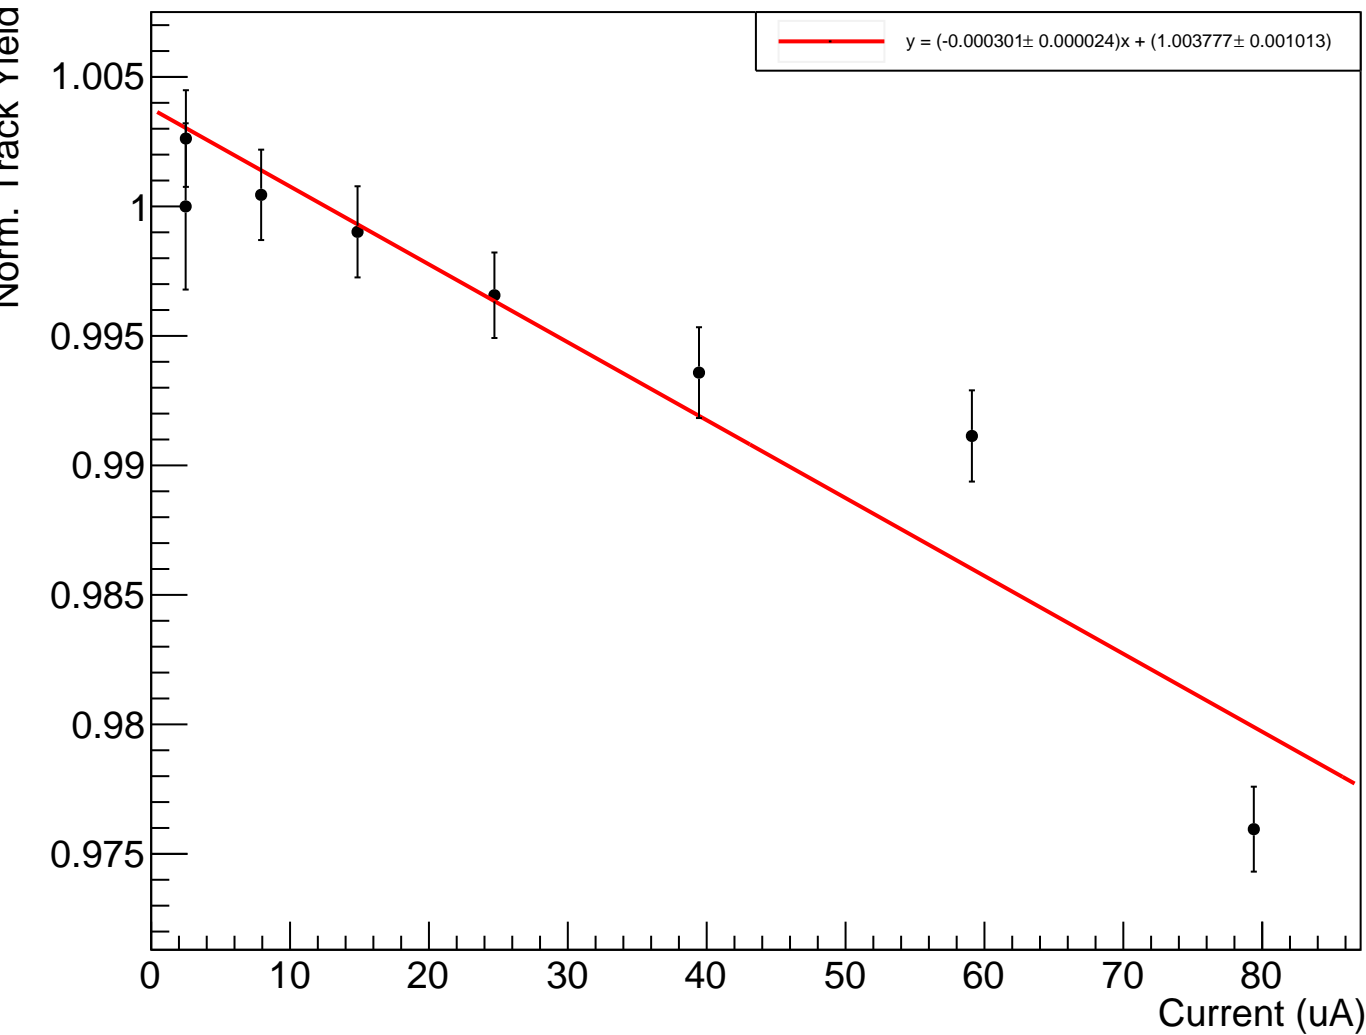

../OUTPUTS/Lumi6-4/SHMS/yield_data_LH2_Sc.csv

../OUTPUTS/Lumi6-4/HMS/yield_data_LH2_Sc.csv

../OUTPUTS/Lumi9-2/pt1/yield_data_LH2_HMS_Sc.csv

LH2_Singles Data Combined

Renormalized Scalar Yield