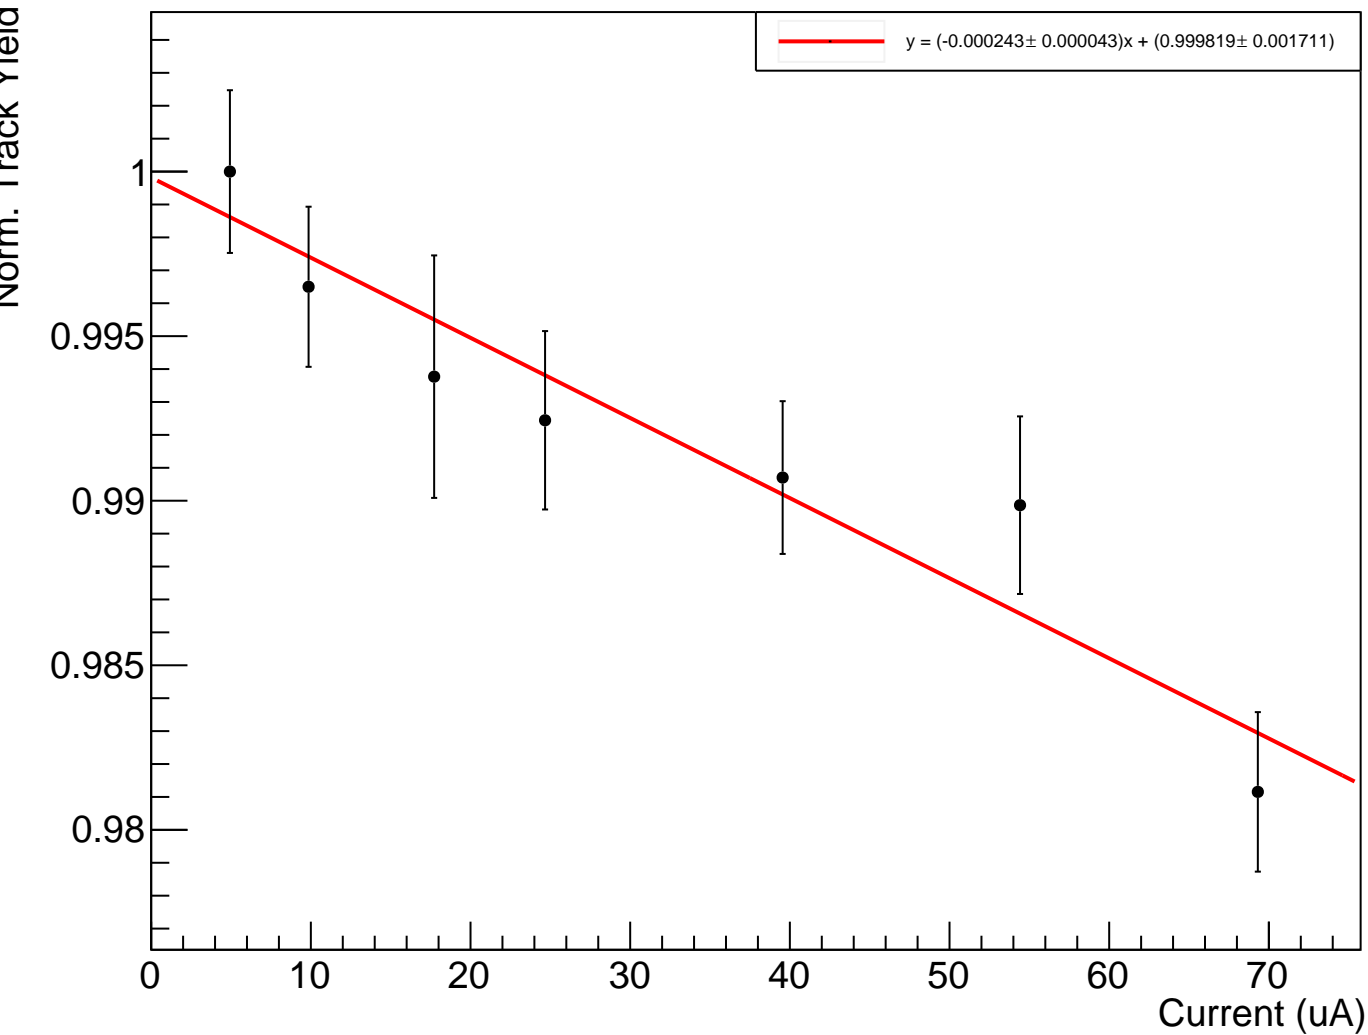

../OUTPUTS/Lumi6-4/SHMS/yield_data_LH2_Sc.csv

../OUTPUTS/Lumi6-4/HMS/yield_data_LH2_Sc.csv

../OUTPUTS/Lumi9-2/pt1/yield_data_LH2_HMS_Sc.csv

LH2_Singles Data Combined

Renormalized Scalar Yield