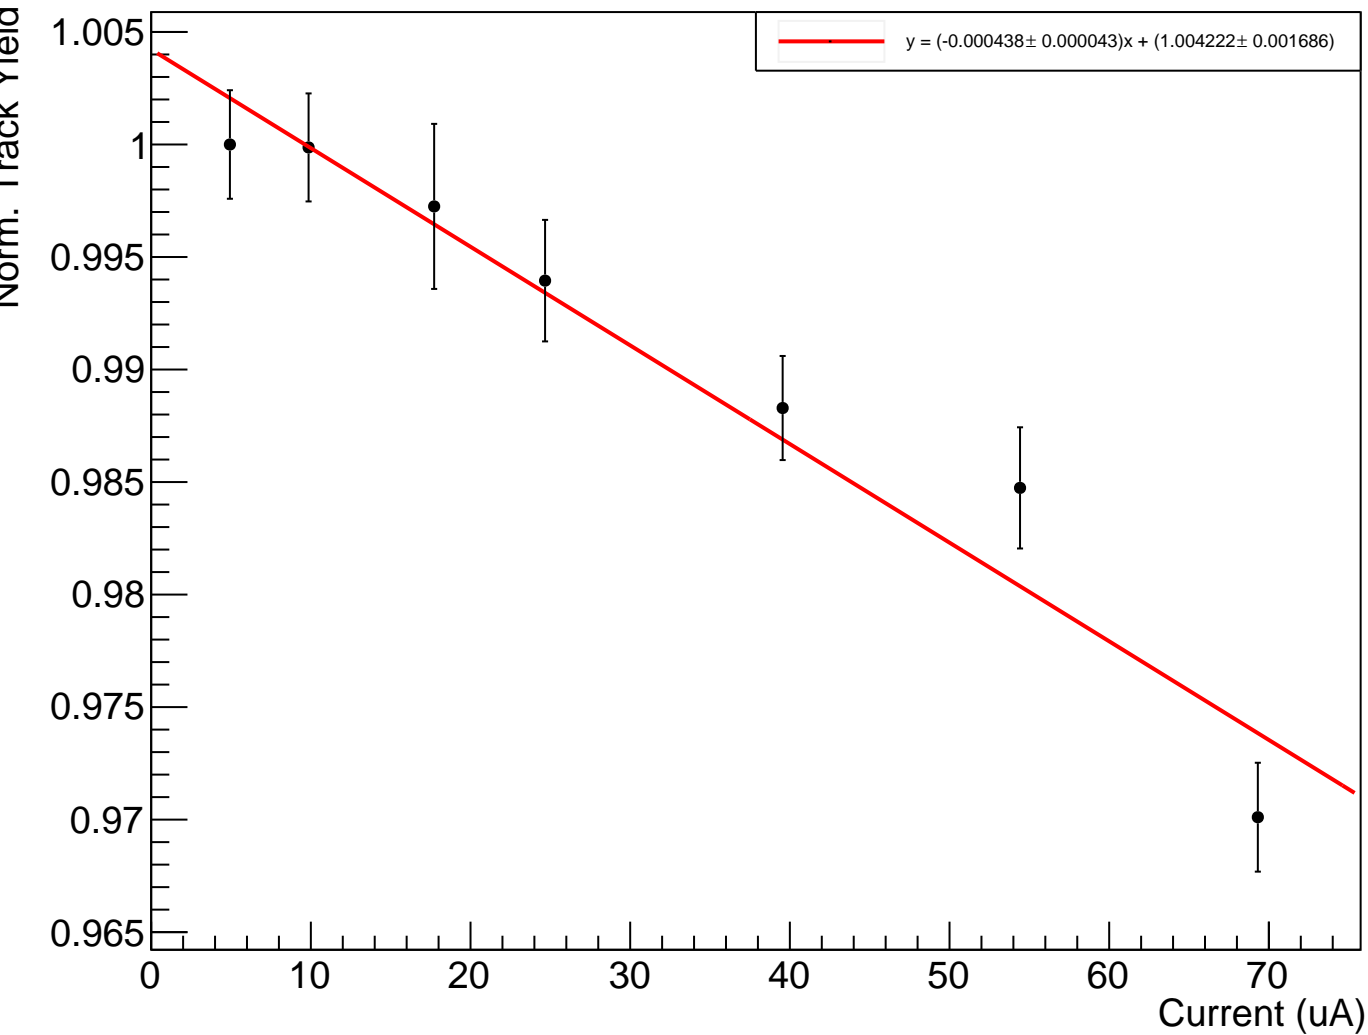

../OUTPUTS/Lumi6-4/SHMS/yield_data_LH2_Sc.csv

../OUTPUTS/Lumi6-4/HMS/yield_data_LH2_Sc.csv

../OUTPUTS/Lumi9-2/pt1/yield_data_LH2_HMS_Sc.csv

LH2_Singles Data Combined

Renormalized Scalar Yield