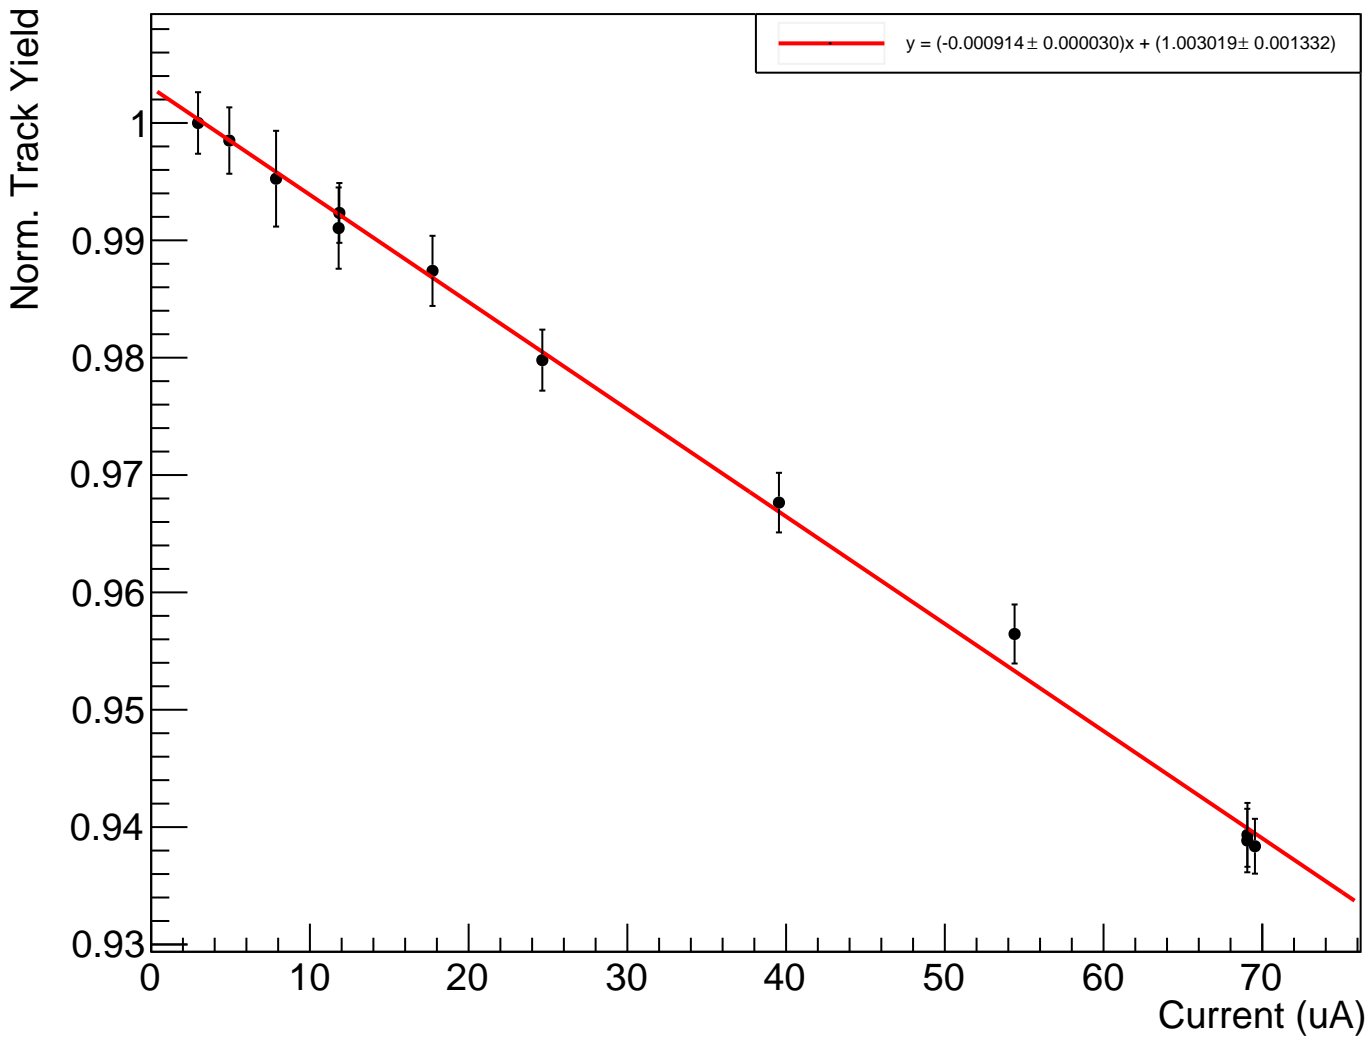

../OUTPUTS/Lumi6-4/SHMS/yield_data_LH2_Sc.csv

../OUTPUTS/Lumi6-4/HMS/yield_data_LH2_Sc.csv

../OUTPUTS/Lumi9-2/pt1/yield_data_LH2_HMS_Sc.csv

LH2_Singles Data Combined

Renormalized Scalar Yield