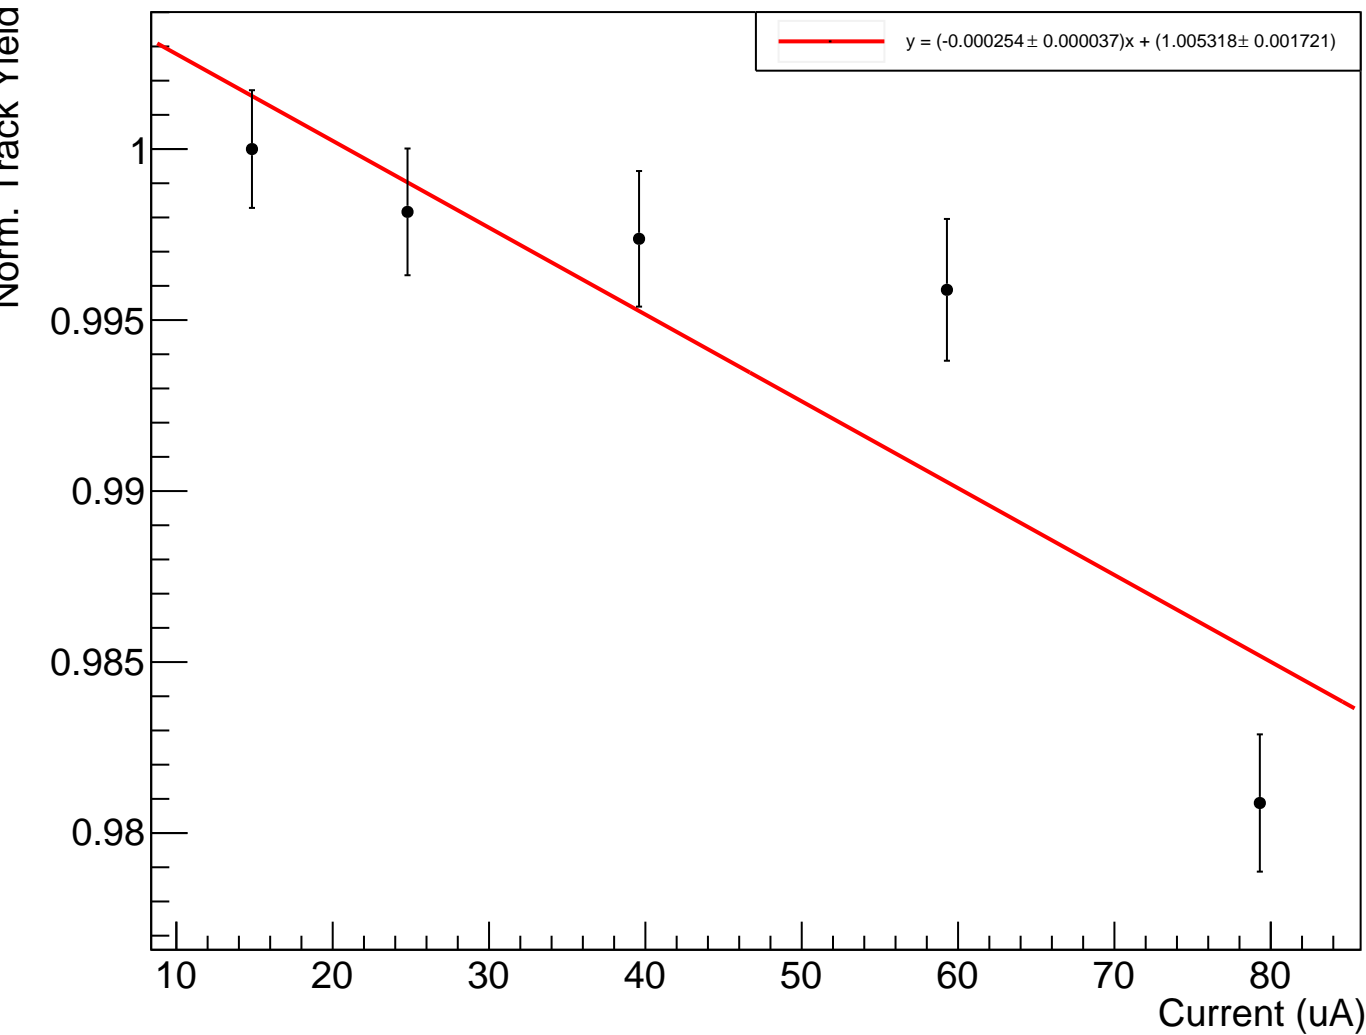

../OUTPUTS/Lumi6-4/SHMS/yield_data_LH2_Sc.csv

../OUTPUTS/Lumi6-4/HMS/yield_data_LH2_Sc.csv

../OUTPUTS/Lumi9-2/pt1/yield_data_LH2_HMS_Sc.csv

LH2_Singles Data Combined

Renormalized Scalar Yield