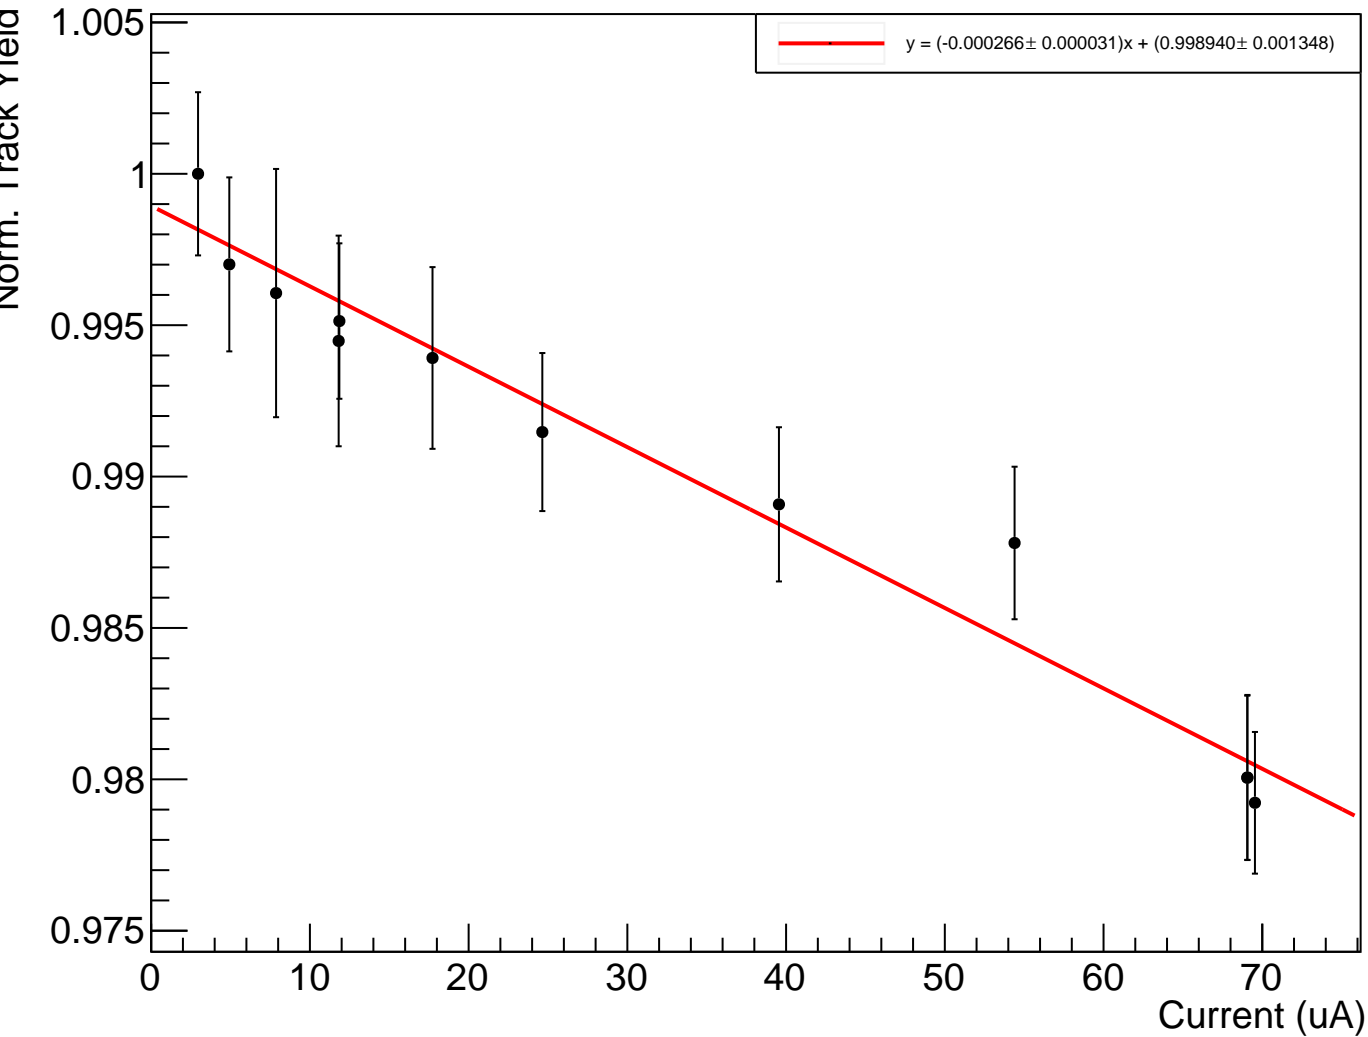

../OUTPUTS/Lumi6-4/SHMS/yield_data_LH2_Sc.csv

../OUTPUTS/Lumi6-4/HMS/yield_data_LH2_Sc.csv

../OUTPUTS/Lumi9-2/pt1/yield_data_LH2_HMS_Sc.csv

LH2_Singles Data Combined

Renormalized Scalar Yield