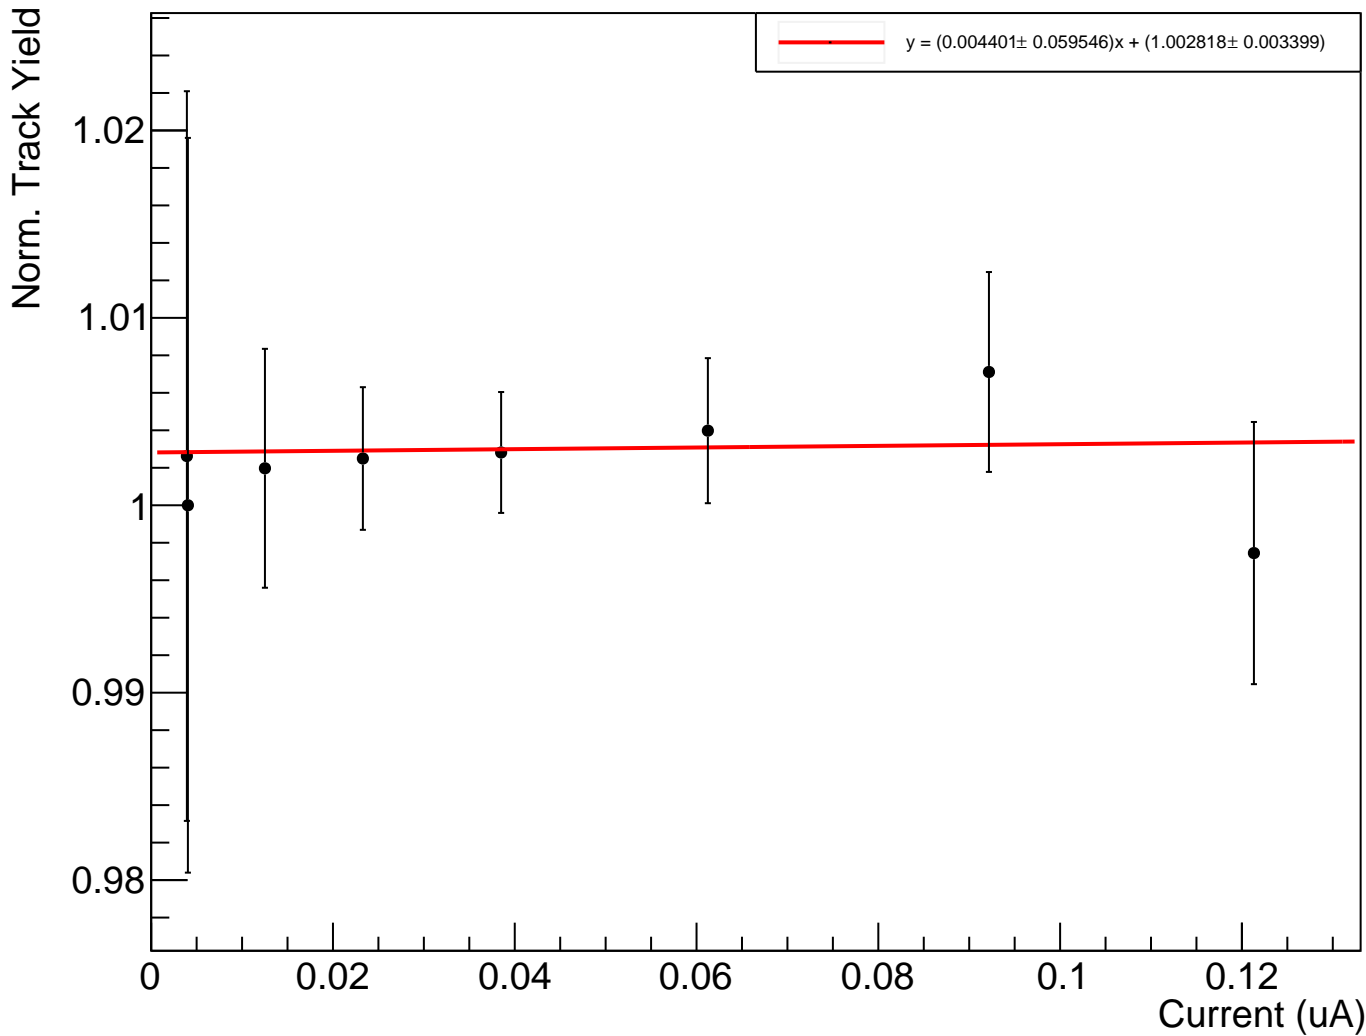

../OUTPUTS/Lumi6-4/HMS/yield_data_LH2_ScVr.csv

../OUTPUTS/Lumi9-2/pt1/yield_data_LH2_HMS_ScVr.csv

HMS_rate_LH2 Data Combined

Renormalized Scalar Yield